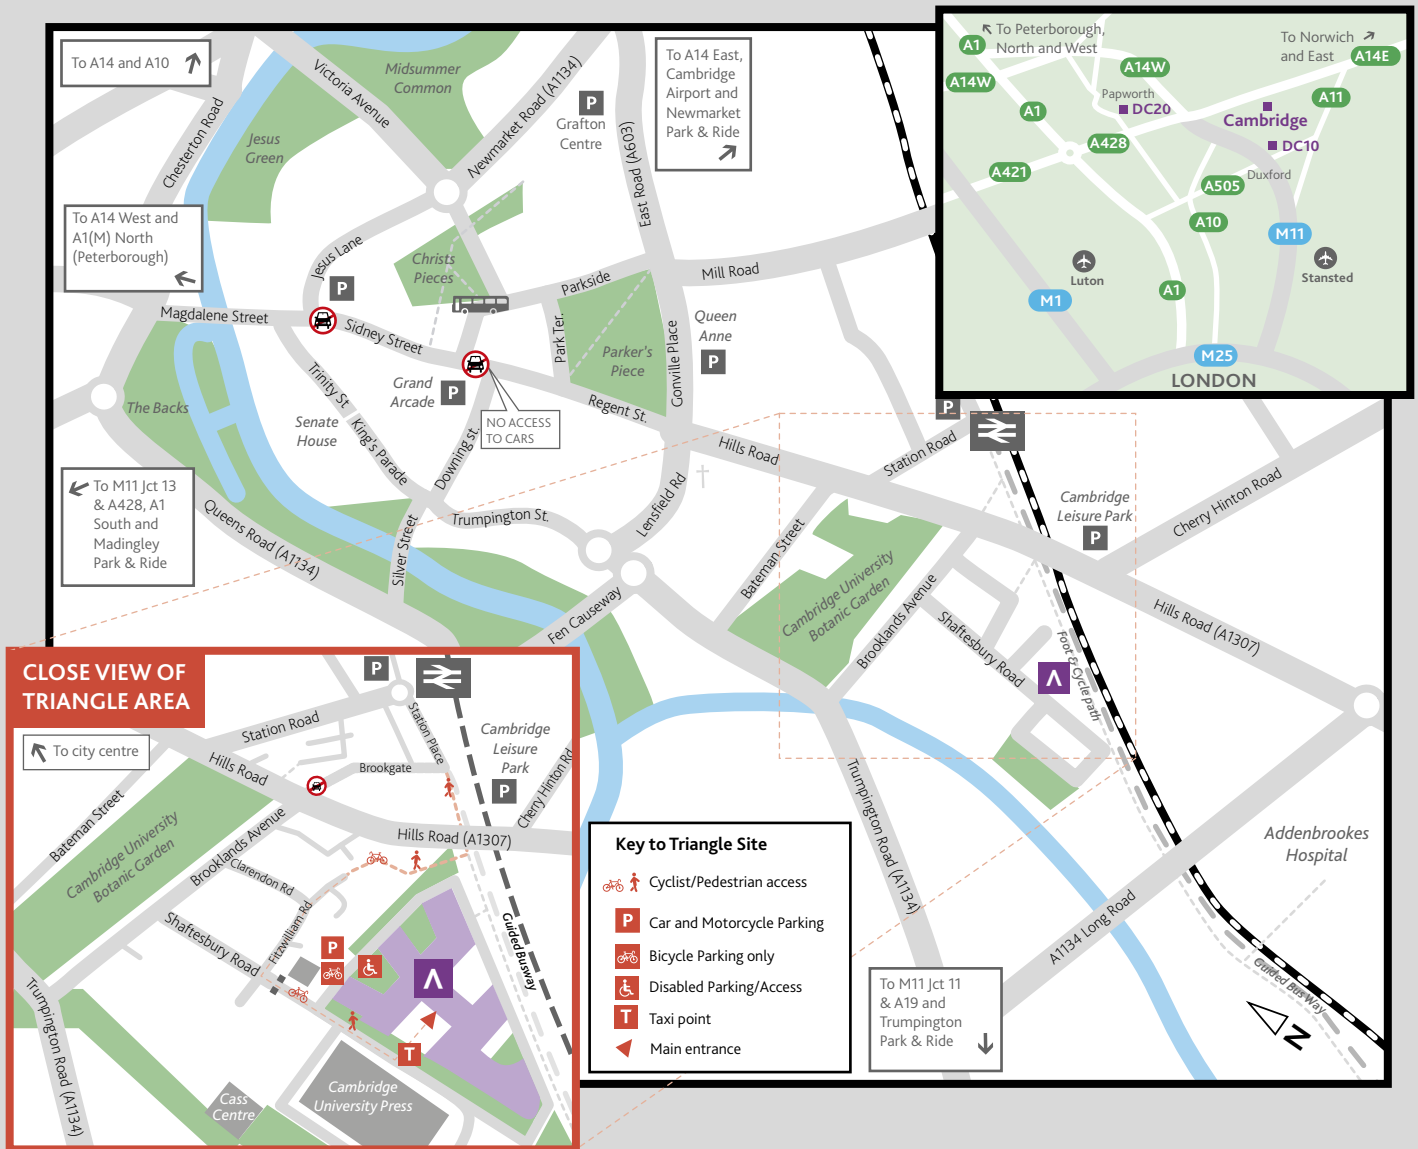

Find us in *Cambridge*

The Triangle Site

A Cambridge Assessment,
The Triangle Building,
Shaftesbury Road,
Cambridge, CB2 8EA
Main Switchboard: +44 (0) 1223 553311

Directions from station:
Turn left on leaving the Rail Station onto Station Place. Keeping left, pass under the bridge and onto the Guided Busway. Turn right into the Kaleidoscope development. Walk through to Fitzwilliam Road, turn left onto Shaftesbury Road.

Transport to Triangle

- By Rail:** Cambridge Central Station (0.7 miles from The Triangle) is a 8-12 min walk. National Rail Enquiries: 03457 48 49 50
- By Air:** Stansted Airport. Approx 40 minutes' drive to Cambridge
- By Coach / Bus:** Stagecoach Cambus. Nearest bus stop: Brooklands Avenue, 5 min walk. Nearest Guided Bus stop: Train Station, 8-12 mins walk. Traveline Enquiries: 0871 200 22 33.
- By Bicycle:** Bicycle access is via Shaftesbury Rd. Bicycle parking provided.
- By Taxi:** Taxi drop off point is in front of the main reception.
- By Car:** The nearest public parking is 8 min walk at Cambridge Leisure multi-storey car park. On site parking is available (**P**); ANPR access for blue badge holders, pre-booked visitors and authorised vehicles only.