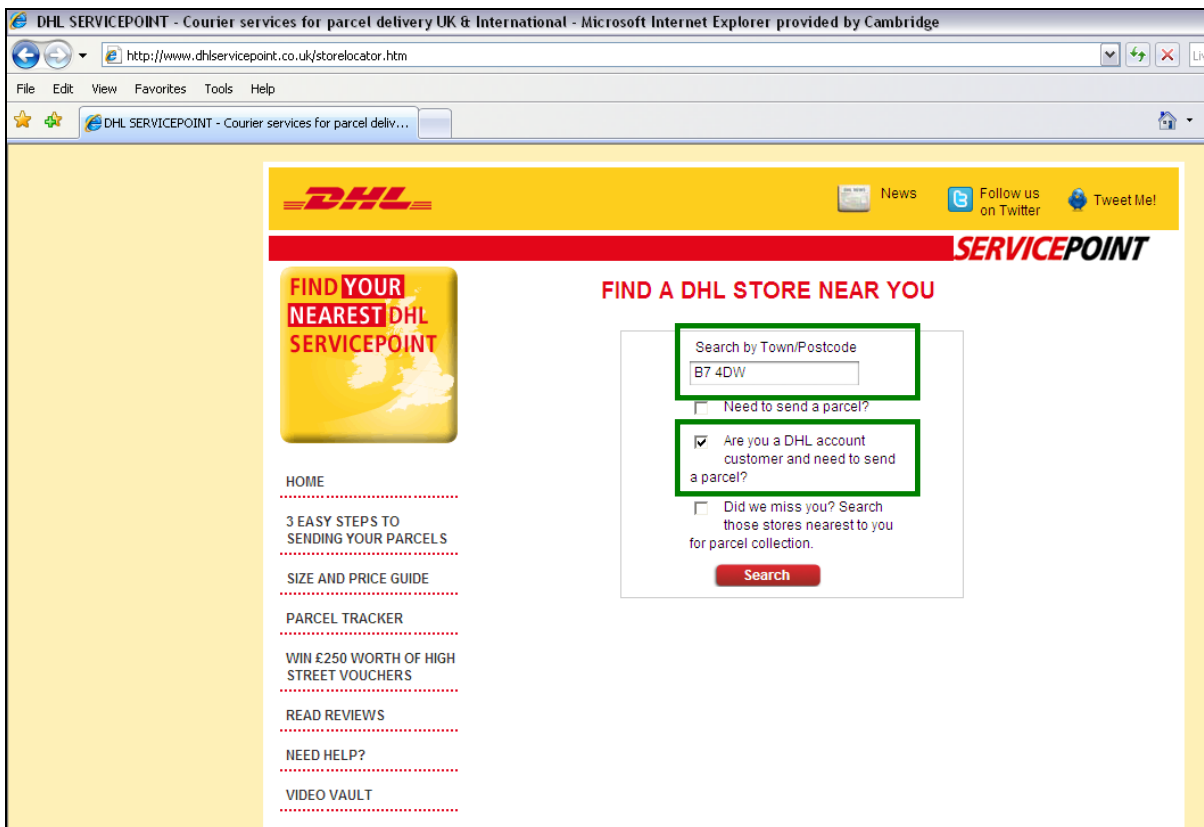

- You will then need to:
 - enter your postcode
 - and tick **Are you a DHL account customer and need to send a parcel?** It is extremely important that this option is ticked, to ensure that when you go to that Servicepoint, your parcels are accepted.