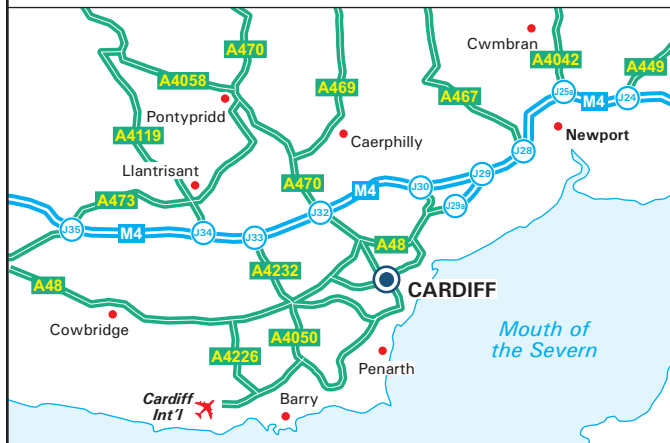

#### From M4 / North

Leave the M4 at junction 32 (signed Cardiff, Merthyr Tydfil & A470).

Join the A470, following signs for the city centre.

Continue on the A470 for 4.5 miles until the Law Court building on the left hand side.

#### From M4 / East

Leave the M4 at junction 29 (signed Cardiff (E & S) & A48(M)).

Join the A48(M) and continue onto the A48 for 4 miles.

Exit the A48 at the Llanedeyrn interchange, following signs for Cardiff Bay.

Turn right at the traffic lights on to Adam Street, get into the left hand lane and turn left at the next set of traffic lights onto Fitzalan Place.

At the next set of traffic lights turn left on to Newport Road (A4161).

#### By Train

Queen Street is the nearest station.